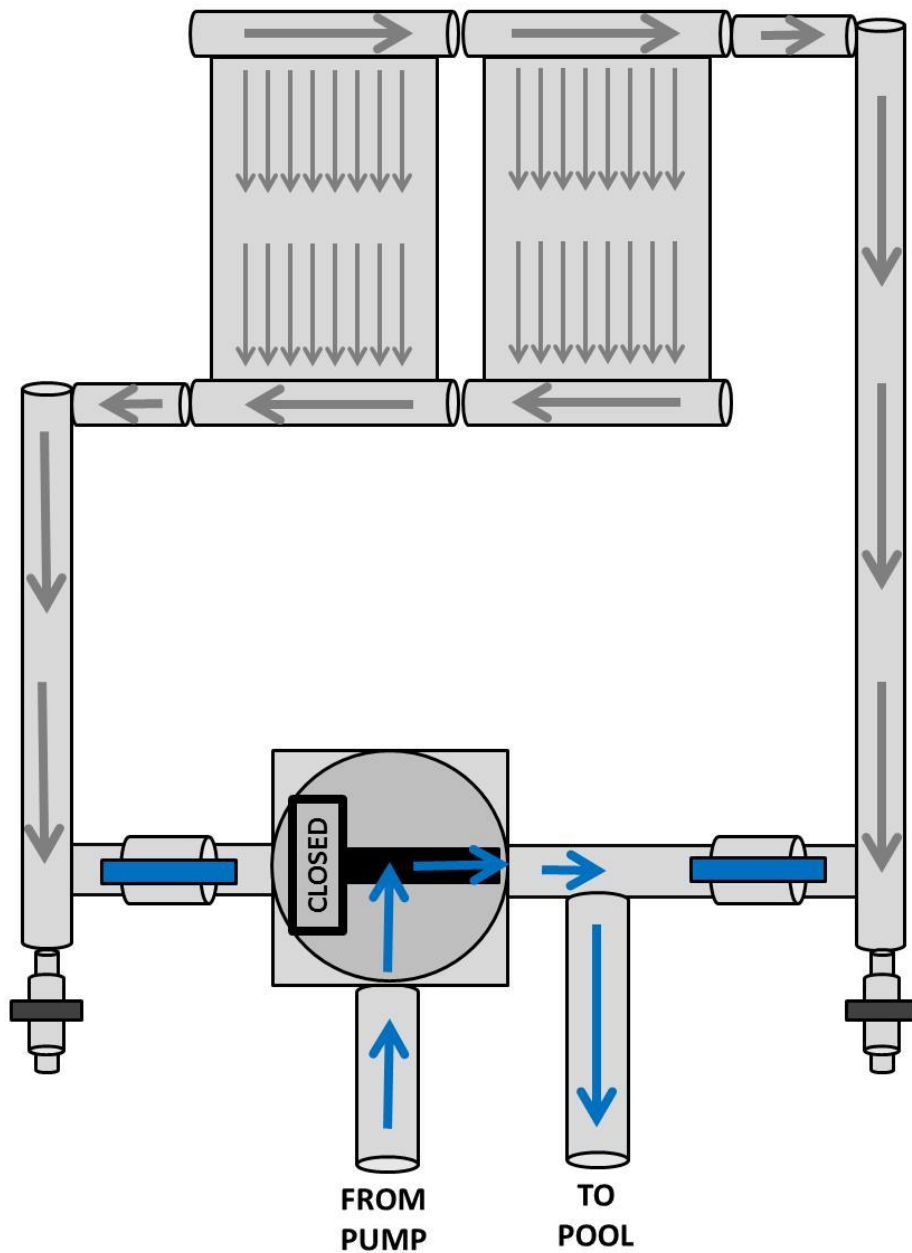

NORMAL OPERATION – SOLAR OFF

This shows the normal summer operation when:

1. The solar is off during the night
2. OR the roof temperature is too cool
3. OR the desired pool temperature has been achieved.