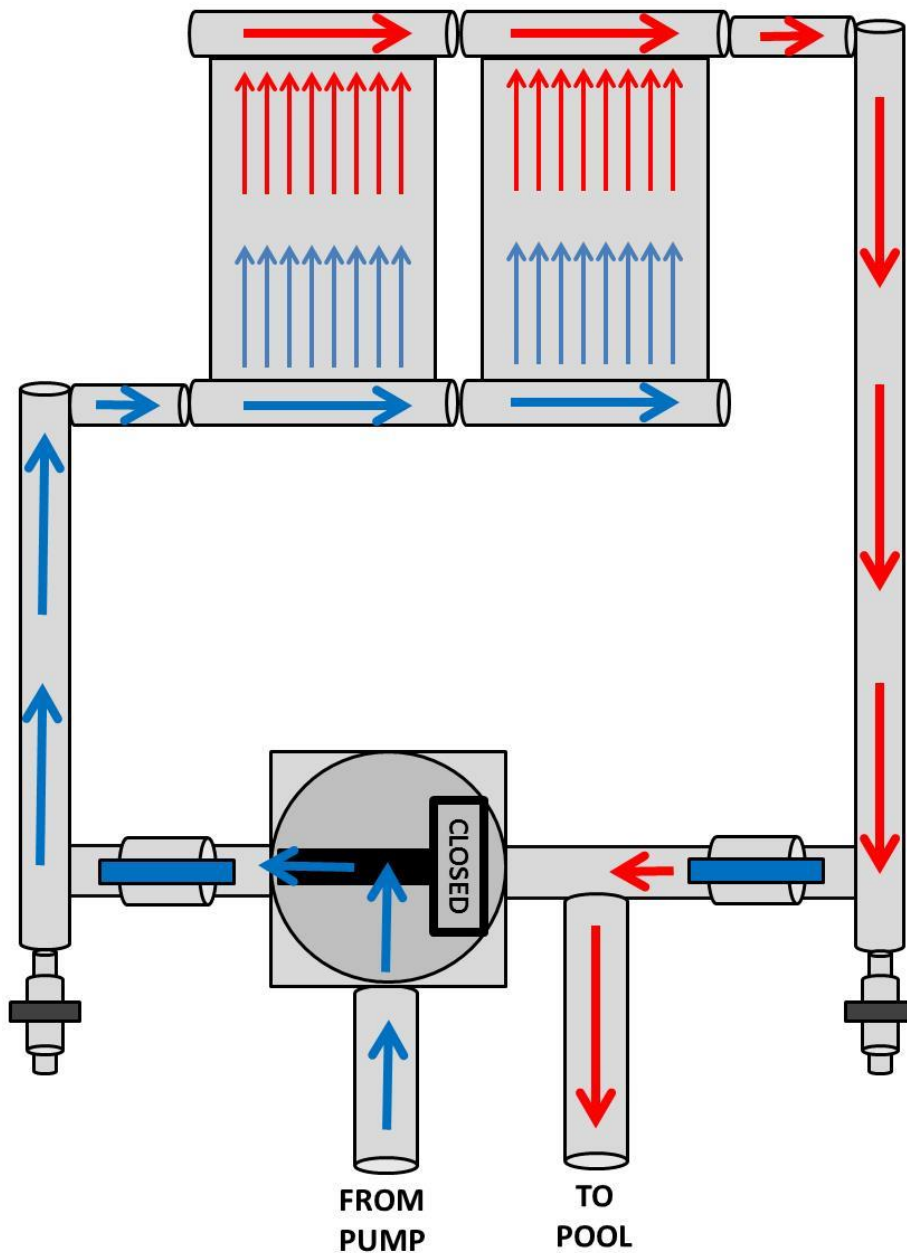

NORMAL OPERATION – SOLAR ON

This shows the normal summer operation when:

1. The solar is on during the day
2. AND the desired pool temperature has not yet been achieved.